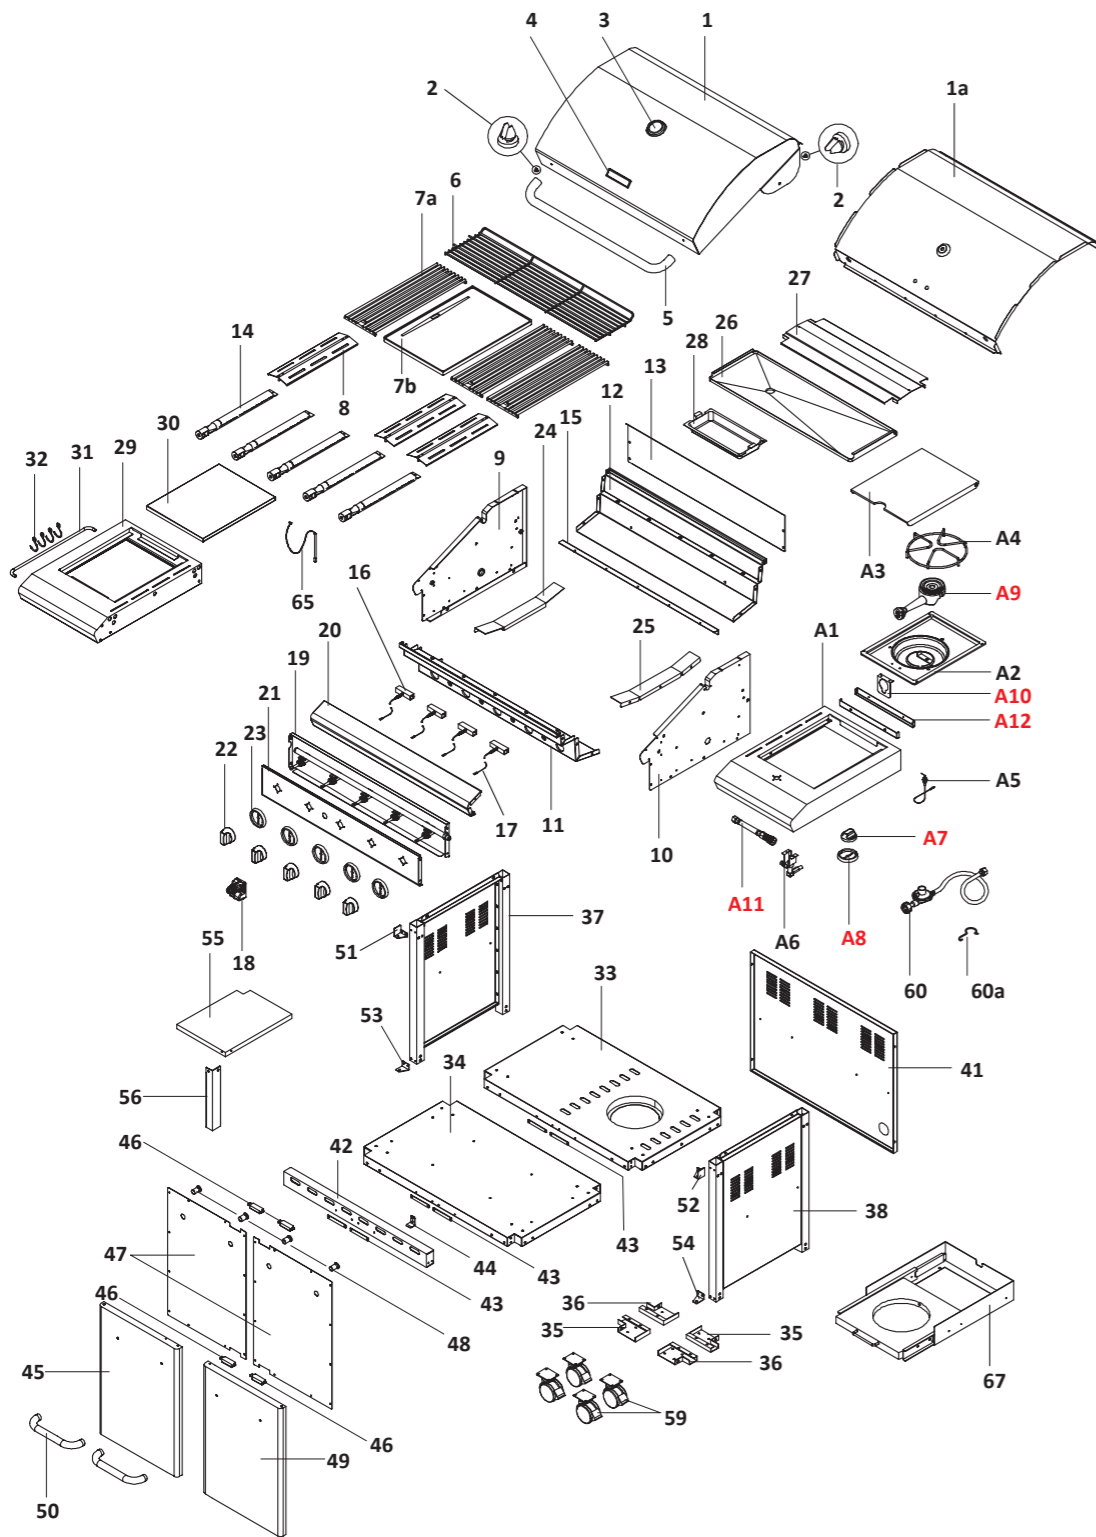

Maxim X5SS (2006) BBQ

This diagram is provided to assist you to identify parts if replacement is necessary. Contact your place of purchase or the manufacturer to enquire about parts, availability and/or service.

Ref.	Description	Qty.	Part No.
A7	Control knob for side burner	1	18065
A8	Control knob seat	1	18212
A9	Side burner body brass burner	1	18184
A10	Side burner bracket	1	18155
A11	Side burner connection hose	1	18066
A12	Side burner body bracket	2	18158
-	Hardware pack	1	18164
-	Cover	1	ABBQ2018
-	BBQ burner uprating kit, only available for BBQ's with serial numbers up to 6-07-50189	1	18541
-	#3 Phillips screwdriver	1	18230