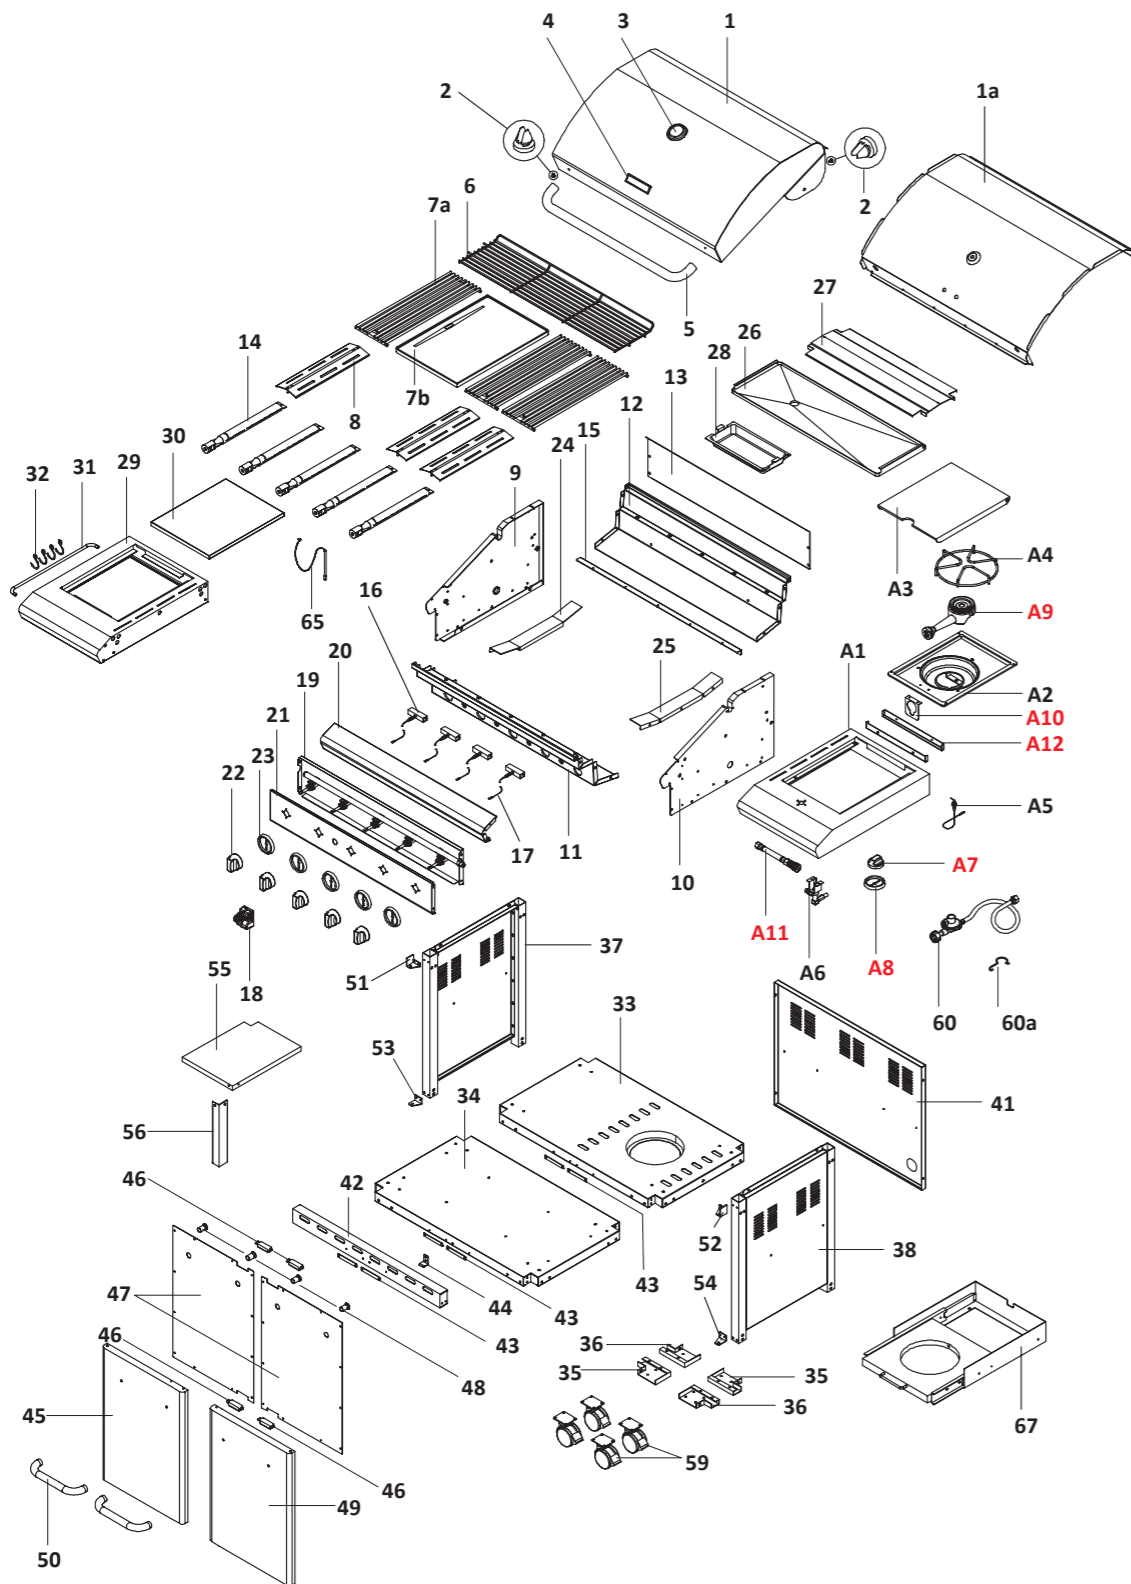

Ref.	Description	Qty.	Part No.
1	Hood	1	18171
1a	Hood trim plate	1	18620
2	Protective pad front/rear	4	18232
3	Temperature gauge	1	17308
4	Hood badge	1	17104
5	Hood handle	1	18172
6	Cooking rack - fixed	1	18182
7a	Grill plate	3	18250
-	Grill plate cast iron (320 x 485 mm) Use as an alternative if there is no stock left of 18250	-	ABBQ2082
7b	Hotplate	1	18337
8	Flame tamer	3	18183
9	Body panel - left	1	18147
10	Body panel - right	1	18149
11	Body panel - front	1	18152
12	Body panel - rear	1	18150
13	Body panel - rear wind shield	1	18151
14	Burner main	5	18406
15	Burner support bracket	1	18154
16	Cross lighting bracket: - Serial no. up to & including 6-07-05189 - Serial no. after 6-07-05189	4 4	18016 18272
16c	Injector: - Serial no. up to & including 6-07-05189 - Serial no. after 6-07-05189	N/A 5	N/A 18539
17	Electric wire set	1	18054
18	Electric igniter - 4 port	1	17139
19	Gas valve, manifold & heat shield	1	18607
19a	Heat shield	1	18056
19b	Main gas valve	1	18057
19c	Manifold	1	18069
20	Decorative front panel	1	18165
21	Control panel - with print	1	18156
22	Control knob - main burner	5	18064
23	Control knob seat	5	18212
24	Grease tray track - left	1	18162
25	Grease tray track - right	1	18163
26	Grease draining tray	1	18199
27	Grease draining tray heat shield	1	18237
28	Grease receptacle	1	18198