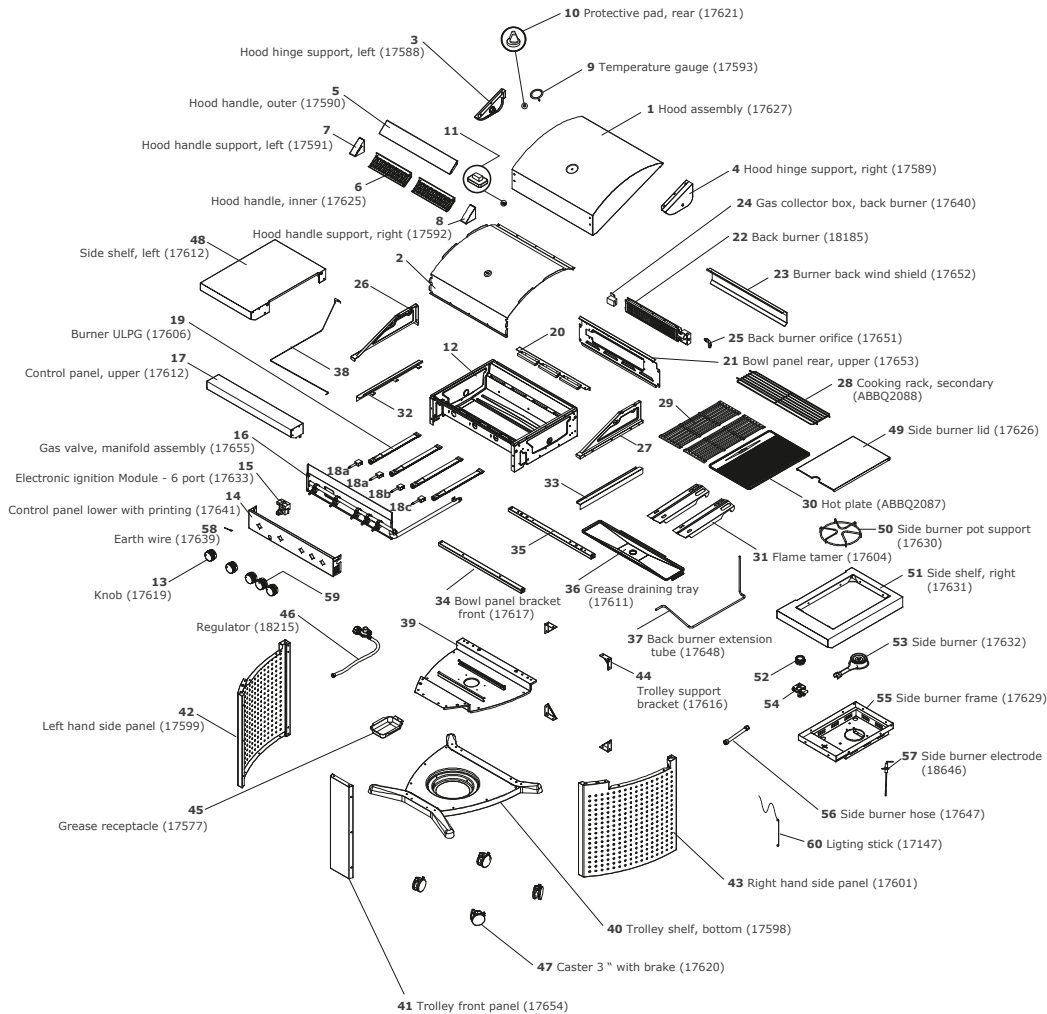

This diagram is provided to assist you identify parts if replacement is necessary. Contact your place of purchase or Rinnai to enquire about parts, availability and service.

Part names not detailed in above diagram

2	Hood trim plate	1	17628
11	Protective pad, front	2	17621
12	Bowl assembly	1	17594
16a	Manifold	1	17649
16b-1	Gas manifold without orifice	4	17614
16c-1	Orifice, LP, ULPG	4	17624
16d-1	Back burner valve LP, ULPG	1	17642
16e	Gas valve heat shield	1	17613
18a	Gas collector box with electrode - A	2	17608
18b	Gas collector box with electrode - B	1	17609
18c	Gas collector box with electrode - C	1	17610
20	Burner bracket	1	17607
26	Bowl panel bracket, left	1	17595

27	Bowl panel bracket, right	1	17596
29	Cooking grid	2	ABBQ2089
32	Manifold decoration panel, left	1	17644
33	Manifold decoration panel, right	1	17615
35	Bowl panel bracket, rear	1	17618
38	Back burner electrode	1	17638
39	Gas tank heat shield	1	17597
52	Side burner knob	1	17645
54	Side burner valve without orifice	1	17643
54a	Side burner orifice, ULPG	1	17650
59	Back burner knob	1	17646
-	Hardware pack	1	17623
-	BBQ cover	1	ABBQ2033