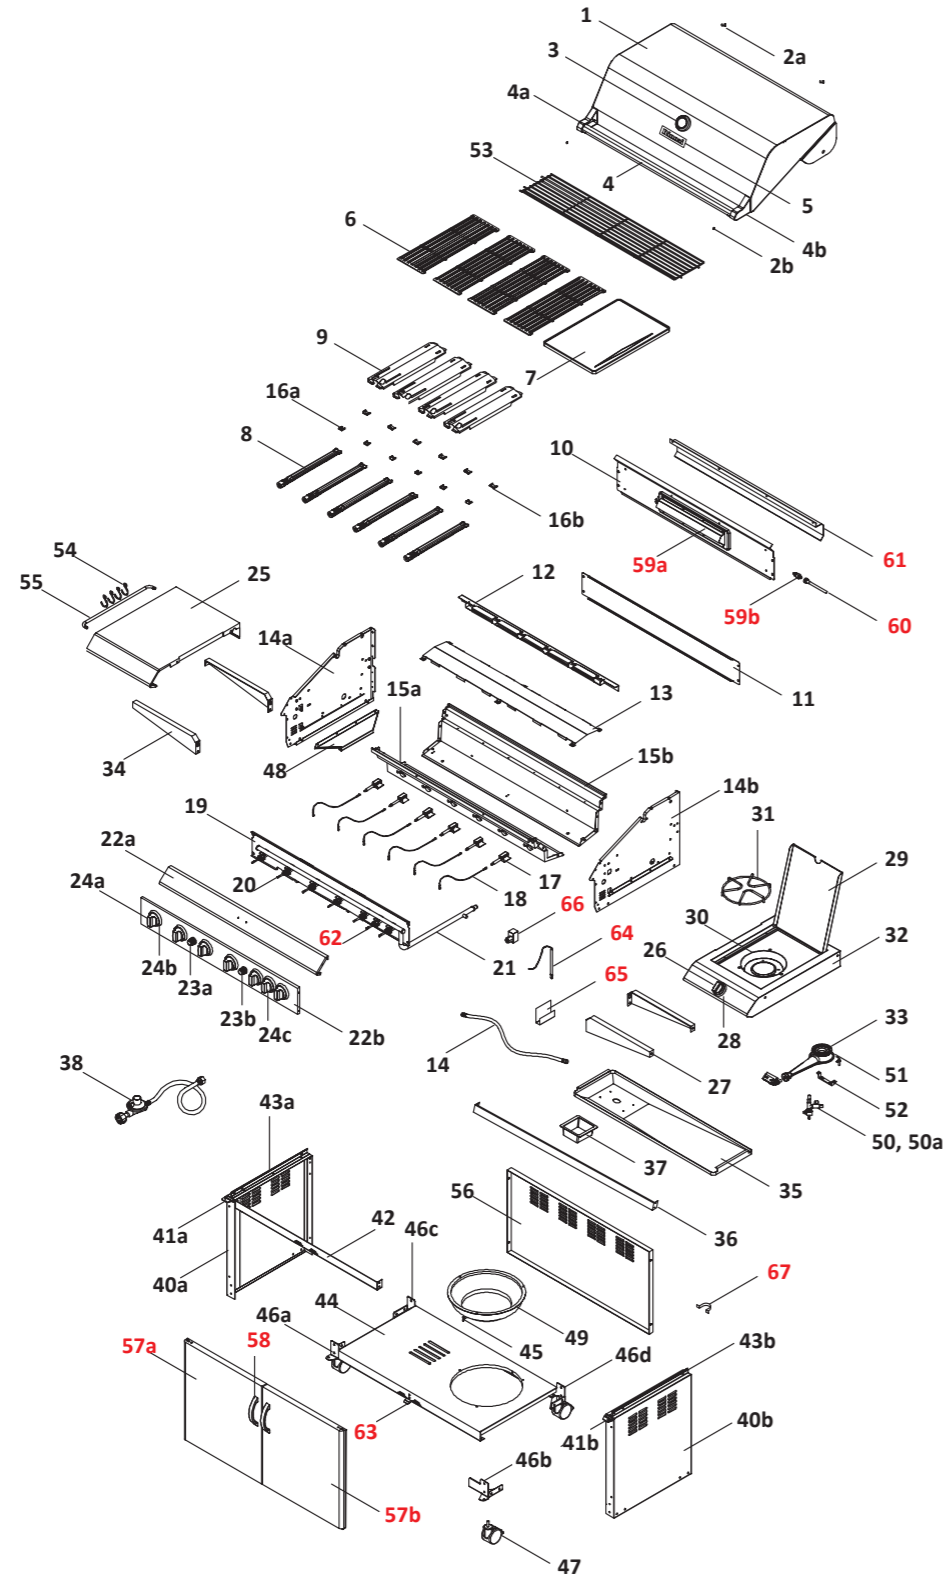

Alfresco SS M10 Exclusive

This diagram is provided to assist you to identify parts if replacement is necessary. Contact your place of purchase or the manufacturer to enquire about parts, availability and/or service.

Ref.	Description	Qty.	Part No.
57a	Door - left	1	18568
57b	Door - right	1	18569
58	Door handle	2	18388
59a	Back burner	1	18389
59b	Gas jet back burner	1	18390
60	Back burner extension tube	1	18391
61	Back burner wind shield panel	1	18392
62	Gas valve back burner	1	18393
63	Door guide plate	1	18394
64	Lighting stick	1	17147
65	Side burner hose bracket	2	18470
66	Gas fitting	1	18395
67	Hose holder	1	18571
-	Hardware pack	1	18571
-	BBQ cover	1	ABBQ2028
-	Rotisserie kit 12 V battery powered	1	ABBQ1316