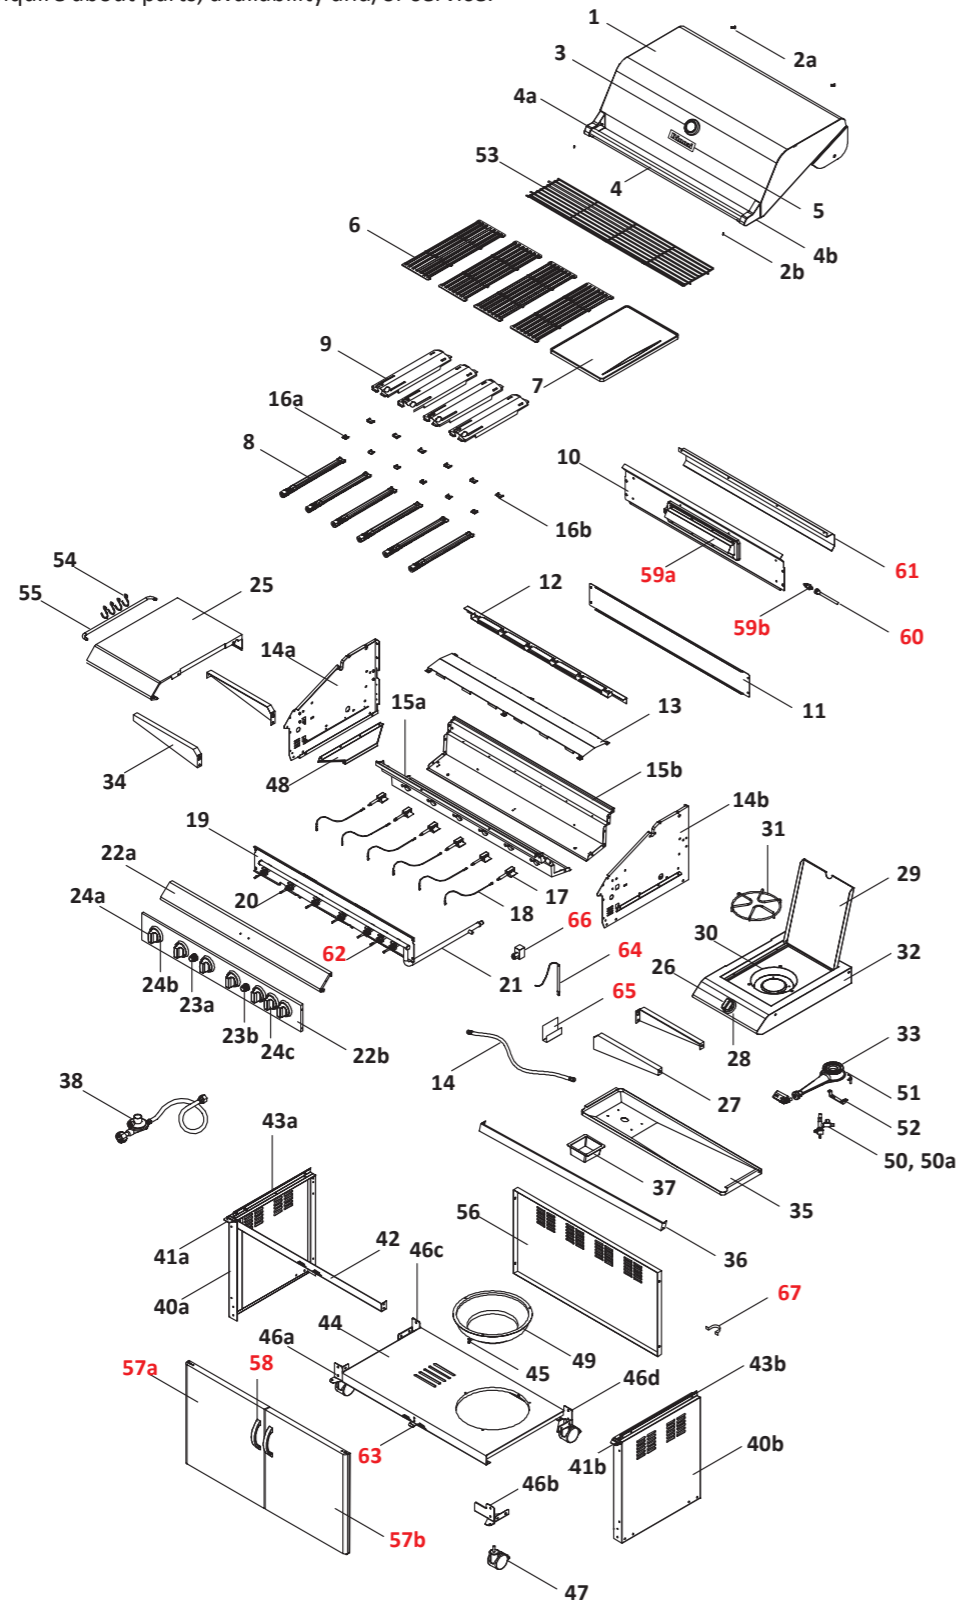

Ref.	Description	Qty.	Part No.
1	Hood	1	18544
2a	Hood hinge set	2	18333
2b	Protective pad front/rear	4	17313
3	Temperature gauge	1	18545
4	Hood handle	1	18334
4a	Hood handle bracket - left	1	18547
4b	Hood handle bracket - right	1	18548
4c	Hood handle bracket seat	1	18719
5	Name plate	1	17104
6	Grill plate	4	18293
7	Hot plate	1	18337
8	Burner main - SS tube burner	6	18406
9	Flame tamer	4	18339
10	Bowl wind shield	1	18340
11	Rear wind shield	1	18341
12	Burner bracket	1	18342
13	Bowl heat shield	1	18343
14	Side burner hose	1	18469
14a	Bowl panel - left	1	18410
14b	Bowl panel - right	1	18411
15a	Bowl panel - front	1	18344
15b	Bowl panel - rear	1	18345
16a	Flame tamer bracket - front	6	18404
16b	Flame tamer bracket - rear	6	18405
17	Gas collector with electrode	6	17035
18	Wire set	1	18346
19	Heat shield	1	18348
20	Gas valve main without jet	6	18349
20a	Gas jet main burner	6	18350
21	Manifold	1	18351
22a	Control panel - top	1	18352
22b	Control panel - bottom	1	18549
23a	Igniter - 6 point	1	18355
23b	Igniter - 2 point	1	18356
24a	Control knob main burner	6	18550
24b	Control knob seat main/back burner	7	18420
24c	Control knob back burner	1	18551
25	Side shield - left	1	18455
26	Control knob side burner	1	18550
27	Side shelf bracket RF/LR	2	18457
28	Control knob seat side burner	1	18360
29	Side shelf lid	1	18460
30	Side shelf body	1	18461
31	Side shelf pot support	1	17379
32	Side shelf trim plate	1	18462
33	Side burner	1	18463
34	Side shelf bracket LF/RR	2	18456
35	Grease draining tray	1	18361
36	Trolley bracket - front	1	18363
37	Grease receptacle	1	18364
38	Regulator and hose	1	18215
39	Connection tube	1	18469
40a	Trolley panel - left	1	18552
40b	Trolley panel - right	1	18553
41a	Door hinge bracket - top left	1	18554
41b	Door hinge bracket - top right	1	18555
42	Door bracket - upper	1	18557
43a	Bowl support bracket - left	1	18558
43b	Bowl support bracket - right	1	18559
44	Trolley bottom shelf	1	18560
45	Wing bolt	1	18374
46a	Castor seat - left front	1	18561
46b	Castor seat - right front	1	18562
46c	Castor seat - left right	1	18563
46d	Castor seat - right rear	1	18564
47	Castor 75 mm	4	18379
48	Grease tray track	2	18327
49	Gas cylinder frame	1	18565
50	Gas valve - side without jet	1	18465
50a	Gas jet side burner	1	18466
51	Ignition wire set - side	1	18467
52	Side burner bracket	1	18532
53	Cooking rack secondary - fixed	1	18382
54	Tool holder	1	18381
55	Tool hook	3	18384
56	Trolley rear panel	1	18567