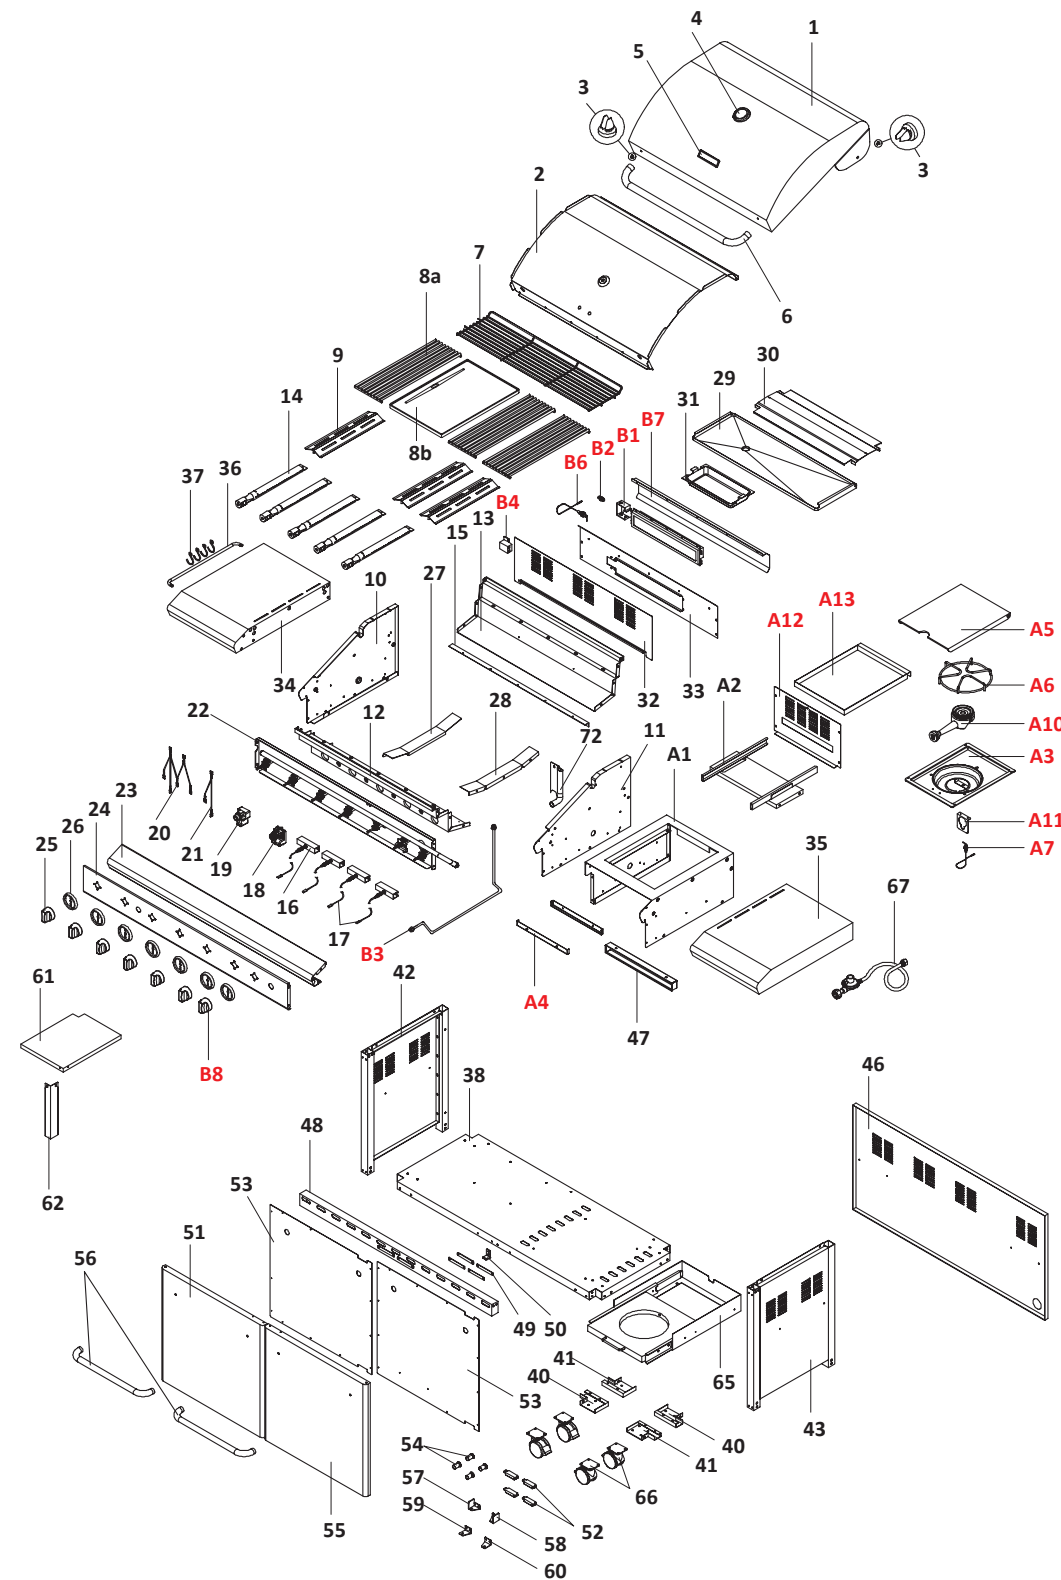

Ref.	Description	Qty.	Part No.
1	Hood	1	18171
2	Hood trim plate	1	18620
3	Protective pad front/rear	4	18232
4	Temperature gauge	1	17308
5	Hood badge	1	17104
6	Hood handle	1	18172
7	Cooking rack - fixed	1	18182
8a	Grill plate	3	18250
8b	Hotplate	1	18337
9	Flame tamer	3	18183
10	Body panel - left	1	18175
11	Body panel - right	1	18176
12	Body panel - front	1	18152
13	Body panel - rear	1	18177
14	Burner main: - Serial no. up from 6-07-48884 - Serial no. up to/incl. 6-07-48884	5 5	18271 18406
15	Burner support bracket	1	18154
16	Cross lighting bracket: - Serial no. up from 6-07-48884 - Serial no. up to/incl. 6-07-48884	4 4	18272 18016
16c	Injector: - Serial no. up from 6-07-48884 - Serial no. up to/incl. 6-07-48884	5 N/A	18539 N/A
17	Electric wire set	1	18195
18	Electric igniter - 4 port	1	17139
19	Electric igniter - 2 port	1	17294
20	Electric wire set - 5 point	1	18196
21	Electric wire set - 2 point	1	18194
22	Gas valve, manifold & heat shield	1	18248
22a	Heat shield	1	18202
22b	Back burner gas valve	1	18203
22c	Main gas valve	1	18204
22d	Manifold	1	18219
23	Decorative front panel	1	18241
24	Control panel - with print	1	18629
25	Control knob - main/side burners	6	18213
26	Control knob seat	7	18212
27	Grease tray track - left	1	18224
28	Grease tray track - right	1	18225