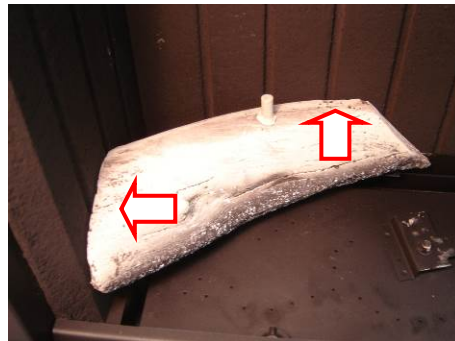

MODEL: RIB2311 (SAPPHIRE / NEO)

LOG LOCATION GUIDE

Ensure that the left hand log is sitting on top of the 2 support brackets (NOT directly on Burner)

Ensure left hand log is pushed hard against LH side and Rear Ceramic Panels

Don't place granules directly in front of the Pilot Flame

Part No 12386 Issue A