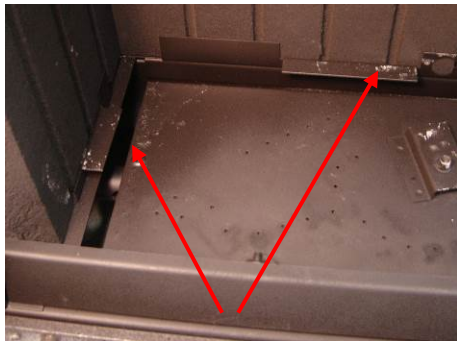

MODEL: RIB2311 (SAPPHIRE / NEO)

LOG LOCATION GUIDE

Ensure that the left hand log is sitting on top of the 2 support brackets (NOT directly on Burner)

Ensure left hand log is pushed hard against LH side and Rear Ceramic Panels

Don't place granules directly in front of the Pilot Flame

Part No 12386 Issue A