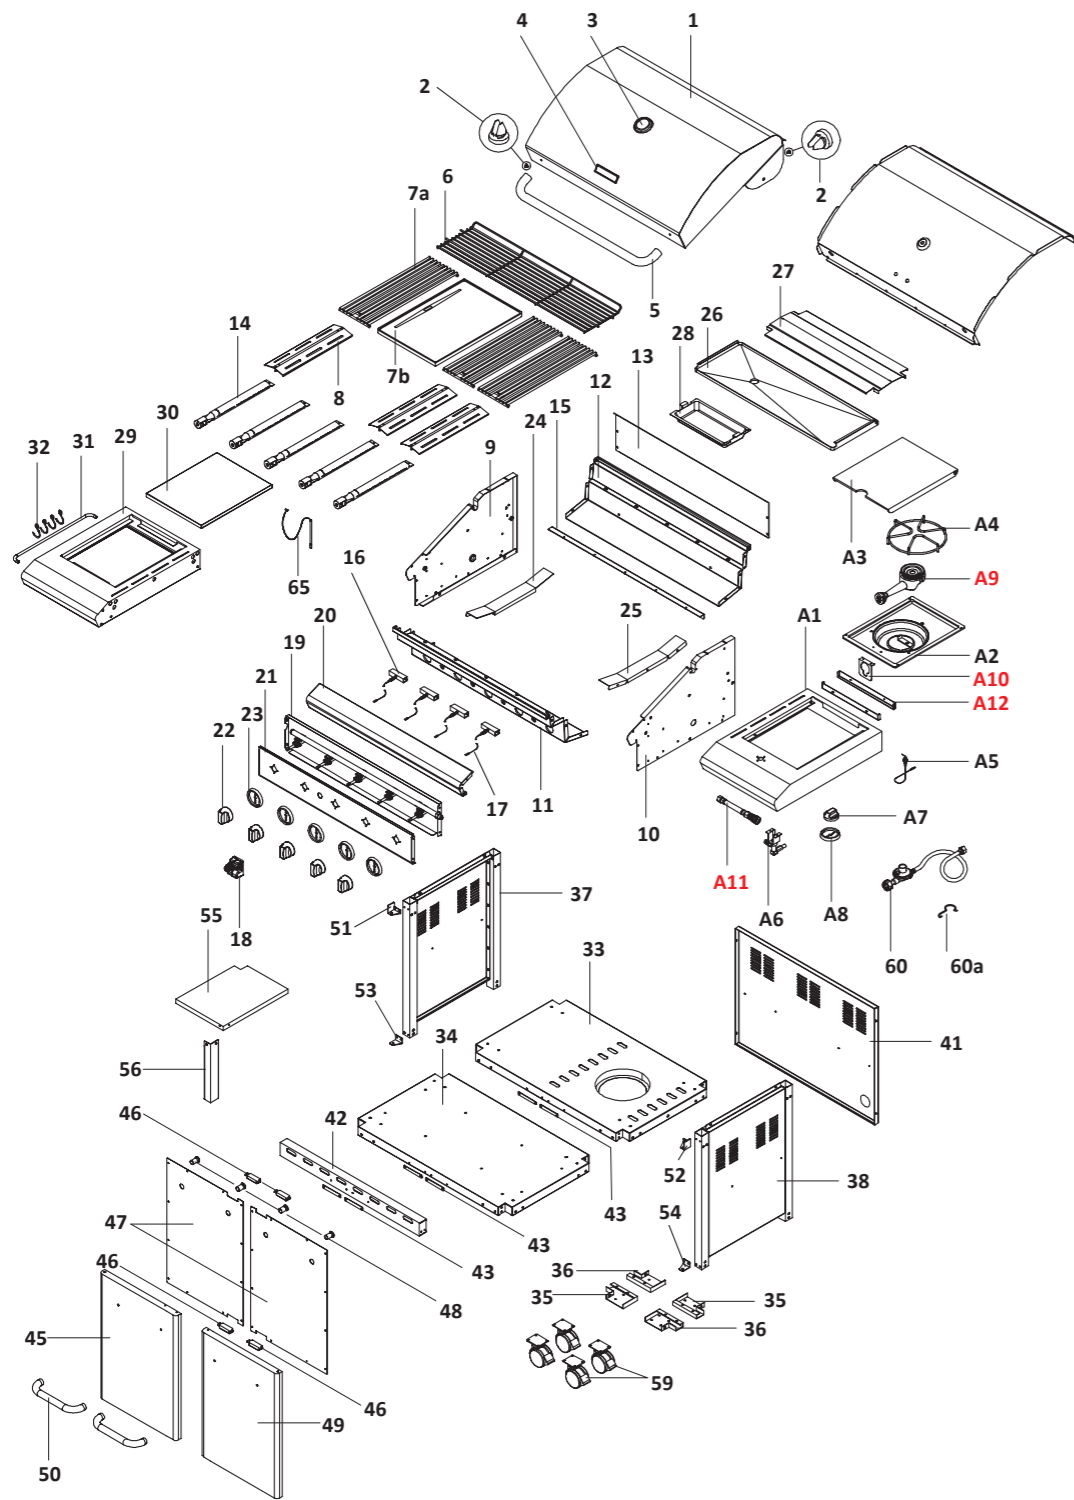

Maxim X5 (2006) BBQ

This diagram is provided to assist you to identify parts if replacement is necessary. Contact your place of purchase or the manufacturer to enquire about parts, availability and/or service.

Ref.	Description	Qty.	Part No.
A9	Side burner body with brass burner	1	18184
A10	Side burner bracket	1	18188
A11	Side burner connection hose	1	18066
A12	Side burner body bracket	2	18021
-	Hardware pack	1	18072
-	Cover	1	ABBQ2018
-	BBQ burner upgrading kit, only available for BBQ's with serial numbers up to 6-07-50189	1	18541