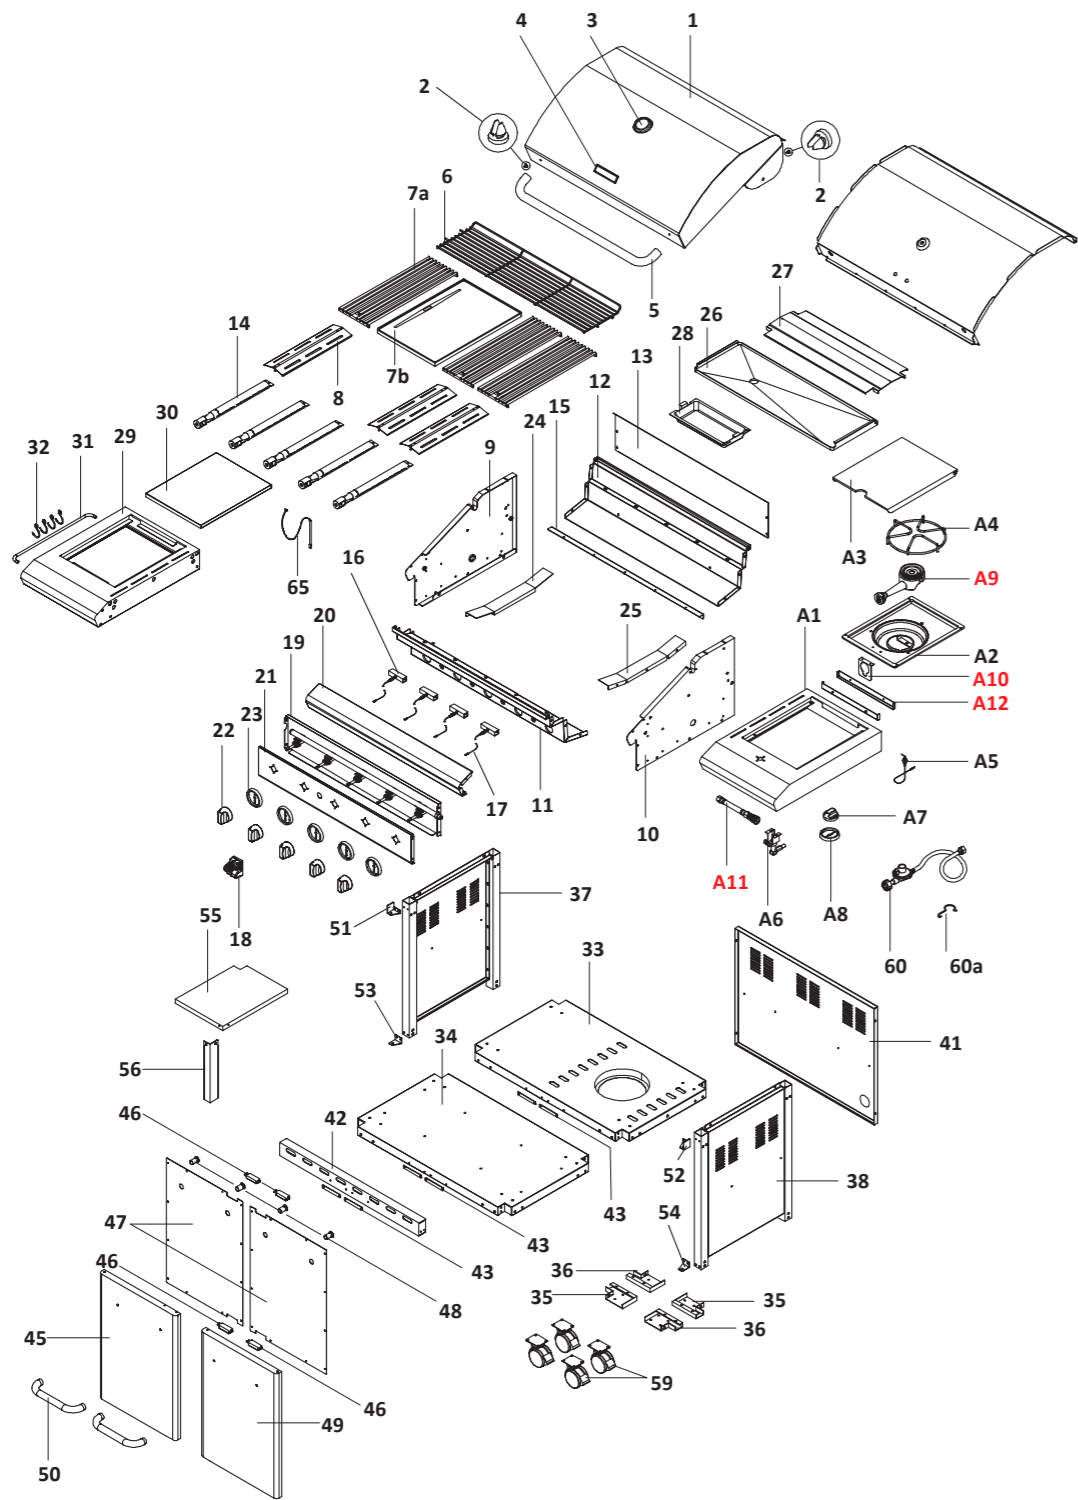

Ref.	Description	Qty.	Part No.
1	Hood	1	18042
2	Protective pad front/rear	4	18232
3	Temperature gauge	1	17308
4	Hood badge	1	17104
5	Hood handle	1	18172
6	Cooking rack - fixed	1	18050
7a	Grill plate	3	18250
-	Grill plate cast iron (320 x 485 mm) Use as an alternative if there is no stock left of 18250	1	ABBQ2082
7b	Hotplate	1	18337
8	Flame tamer	3	18015
9	Body panel - left	1	18004
10	Body panel - right	1	18005
11	Body panel - front	1	18046
12	Body panel - rear	1	18044
13	Body panel - rear wind shield	1	18045
14	Burner main: - Serial no. up from 6-07-49940 - Serial no. up to/incl. 6-07-49940	5 5	18271 18186
15	Burner support bracket	1	18051
16	Cross lighting bracket: - Serial no. up from 6-07-49940 - Serial no. up to/incl. 6-07-49940	4 4	18272 18016
16c	Injector: - Serial no. up from 6-07-49940 - Serial no. up to/incl. 6-07-49940	5 N/A	18538 N/A
17	Electric wire set	1	18054
18	Electric igniter - 4 port	1	17139
19	Gas valve, manifold & heat shield	1	18607
19a	Heat shield	1	18056
19b	Main gas valve	1	18057
19c	Manifold	1	18069
20	Decorative front panel	1	18073
21	Control panel - with print	1	18055
22	Control knob - main burner	5	18064
23	Control knob seat	5	18212
24	Grease tray track - left	1	18070
25	Grease tray track - right	1	18071
26	Grease draining tray	1	18199
27	Grease draining tray heat shield	1	18237
28	Grease receptacle	1	18198
29	Side shelf - left	1	18048