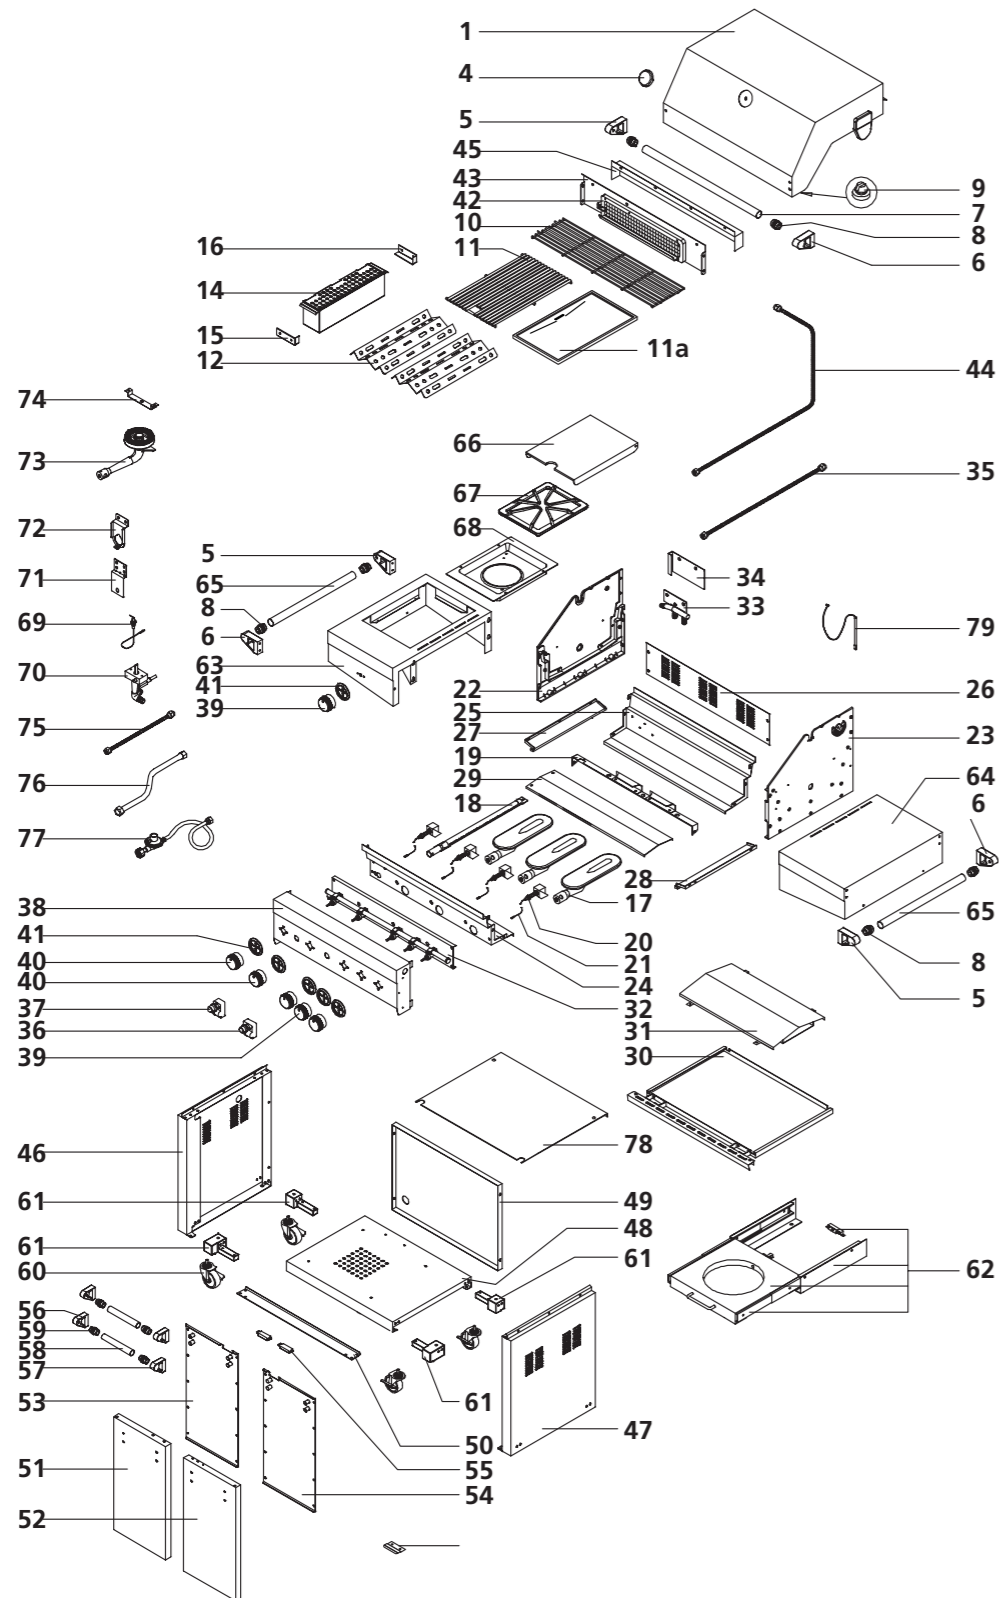

Ref.	Description	Qty.	Part No.
1	Hood	1	17307
4	Temperature gauge	1	17308
5	Handle - bracket left	3	17309
6	Handle - bracket right	3	17310
7	Hood handle	1	17311
8	Handle heat insulating spacer	6	17312
9	Protective pad	2	18881
10	Cooking rack - secondary	1	17314
11	Cooking grill	2	17315
-	Hot plate	1	18337
12	Flame tamer	3	17317
14	Smoker box	1	17318
15	Smoker drawer bracket - front	1	17319
16	Smoker drawer bracket - rear	1	17321
17	Burner main	3	17322
18	Smoker burner	1	17323
19	Burner bracket	1	17324
20	Gas collector box with electrode	4	17325
21	Electrode wire set	1	17326
22	Body panel - left	1	17327
23	Body panel - right	1	17328
24	Body panel - front	1	17329
25	Body panel - rear	1	17330
26	Body wind shield	1	17331
27	Grease tray track - left	1	17332
28	Grease tray track - right	1	17333
29	Grease tray heat shield - upper	1	17334
30	Grease tray	1	17335
31	Grease tray heat shield - lower	1	17336
32	Gas valve / manifold assy.	1	17337
33	Rear gas manifold	1	17338
34	Rear manifold gas shield	1	17339
35	Gas manifold extension tube	1	17340
36	Electric igniter - 4 ports	1	18107
37	Electric igniter - 2 ports	1	17342
38	Burner control panel	1	17343
39	Burner control knob - main/side	4	17344
40	Burner control knob - back/smoker	2	17345
41	Burner control knob seat	6	17346
42	Back burner assembly	1	17347
43	Back burner frame	1	17348