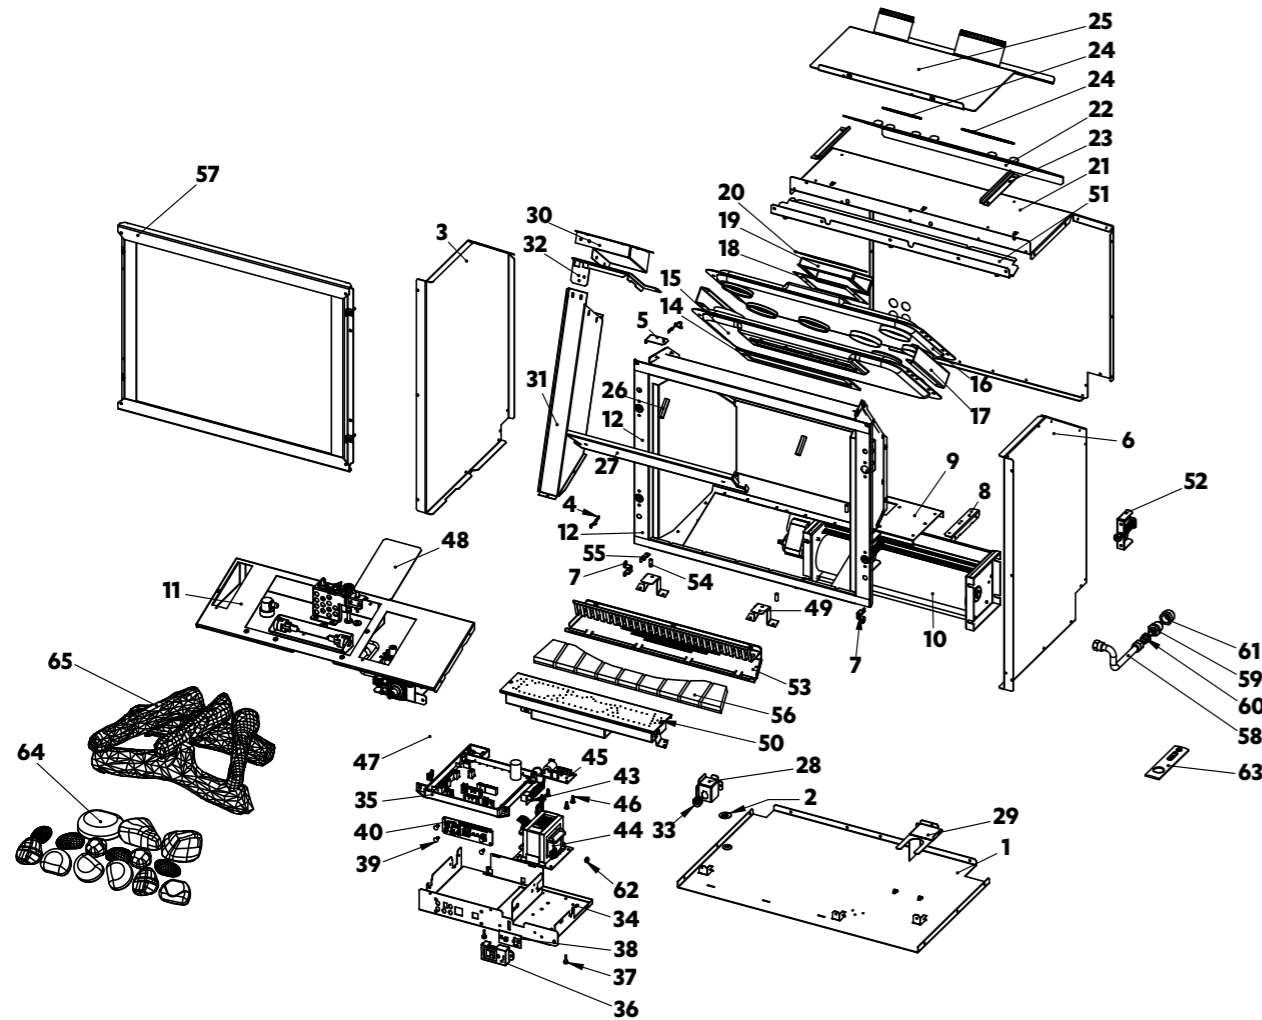

Ref.	Description	Qty.	Part No.
1	Panel bottom	1	12846
2	Tag earth symbol	1	11269
3	Panel side LH	1	12801
4	Wire tie 80 mm	5	4417
5	Thermal bracket	1	12938
6	Panel side RH	1	12802
7	Fascia install bracket	2	12858
8	Fan mounting bracket	1	12809
9	Bracket fan	1	12960
10	Fan TGA	1	12962
11	Gas control assembly	1	refer p. 2
12	Combustion chamber painted	1	12849F
13	CC spring bracket	4	12818
14	Gasket heat exchanger rectangle	1	10925
15	Heat exchanger front	1	10890
16	Heat exchanger rear	1	10891
17	Heat exchanger bracket	1	11560
18	Gasket heat exchanger square	1	10926
19	Flue transition assembly	1	12821
20	Gas adaptor square	1	12909
21	Rear panel	1	12847
22	Flue mounting plate	1	12807
23	Guide flue adaptor	1	10469
24	Glass seal tape 2 m replacement kit	1	R7010
25	Flue spigot adaptor assembly	1	12808
26	Combustion top spacer	1	11551
27	Combustion heat shield top black	1	12850F
28	Electronic inlet cover bracket	1	12857
29	Gas inlet cover bracket	1	12860
30	Air inlet horizontal	1	12803
31	Air inlet vertical	1	12804
32	Overheat thermistor bracket	1	12940
33	Power cord holder	1	7845
34	Electronic slide base assembly	1	12811
35	PCB main	1	12966
36	PCB case receiver	1	10394