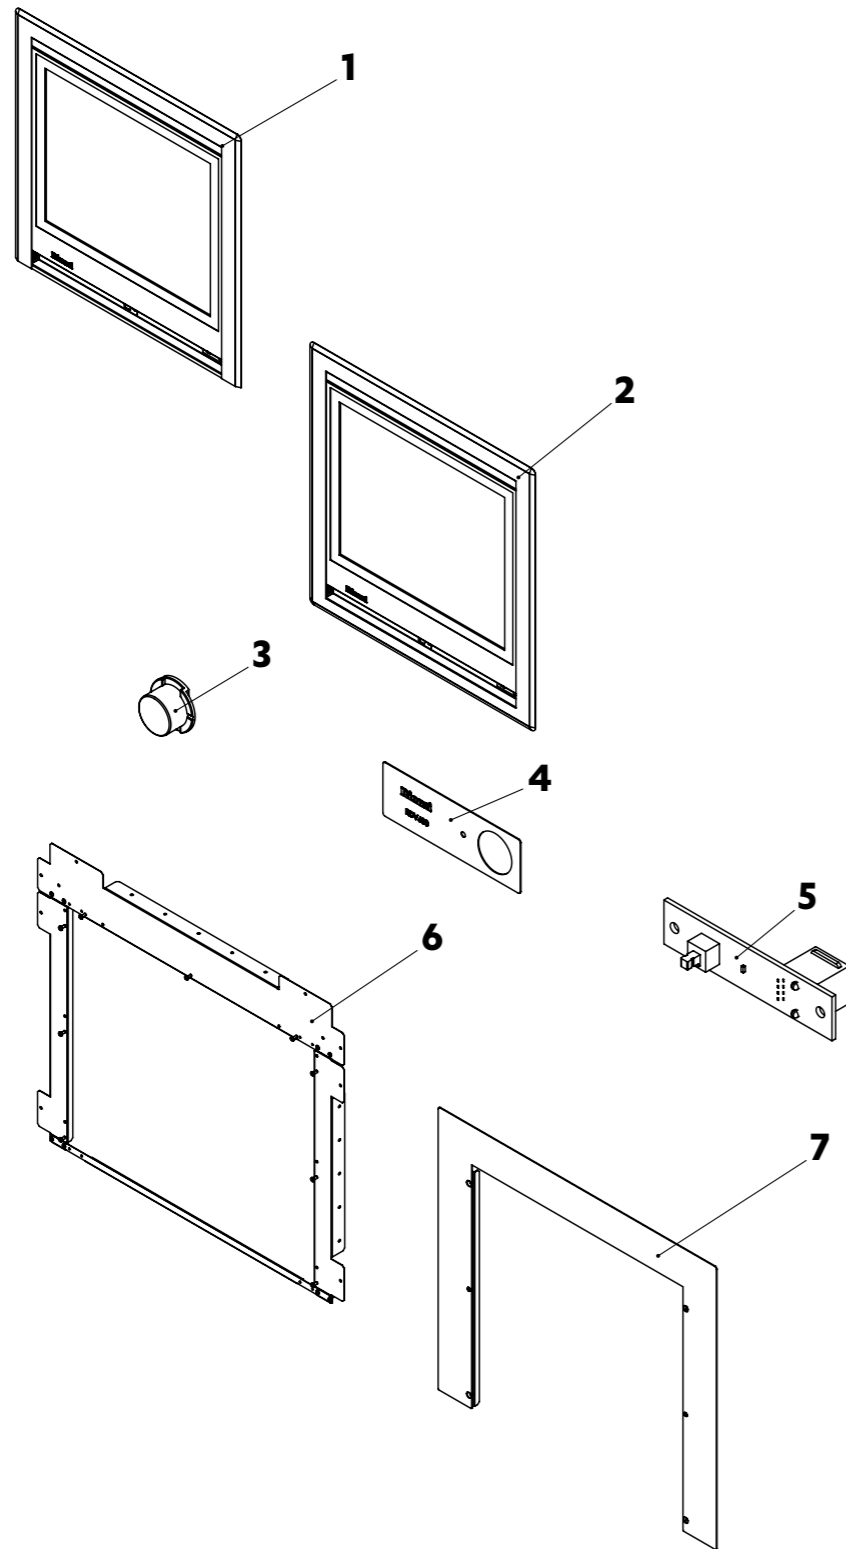

Ember 600 gas fireplace

This diagram is provided to assist you to identify parts if replacement is necessary. Contact your place of purchase or the manufacturer to enquire about parts, availability and/or service.

Ref.	Description	Qty.	Part No.
1	Ember 600 3-sided black frame	1	R2410
1	Ember 600 3-sided titanium frame	1	R2412
2	Ember 600 4-sided black frame	1	R2413
2	Ember 600 4-sided titanium frame	1	R2415
3	Button	1	10250
4	Control label	1	12844
5	Switch main control	1	12999
6	Zero clearance frame Ember	1	R2450
7	Infill panel Ember 600	1	R2453
Not drawn			
-	Harness control panel	1	10284
-	Cable CAT5 x 500 mm	1	10631
-	Harness 12-way control panel	1	12492
-	Harness 9-way control panel	1	12496
-	Harness fan	1	12839
-	Harness halogen	1	12998
-	Harness fan	1	13008
-	Harness thermal fuse	1	13011
-	Harness POV universal control	1	13012
-	Harness magnetic valve relay	1	13013
-	Harness main gas control	1	13014
-	Harness ignition	1	13031
-	High tension lead	1	13032
-	Harness thermistor universal control	1	13033
-	Harness receiver	1	12656
-	Power cord universal control black	1	13042
-	Granules	2	2544
-	Crushed glass 100 g	1	12967
-	Rockwool 2 g	1	12968