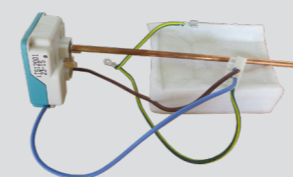

**20378:** Wiring loom Smart thermostat

Refer image below which shows the wiring loom connected to the thermostat.

**20380:** Cable smart thermostat ICB 600 mm

**30001:** Element mains pressure enamel dog leg

**30004:** Element stainless steel 3 kW curved

**30018:** TPR MP 850 kPa 15 mm

**30600:** Thermostat Cotherm 14 A probe 250 L\*

**30601:** Thermostat Cotherm 14 A probe 135, 180 L\*

**30602:** Display LCD Smart

**30603:** Element cover Smart

\* Thermostat spare part includes the wiring loom and insulation pad