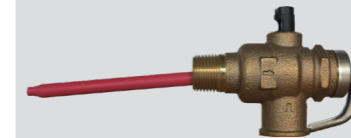

**20378:** Wiring loom Smart thermostat

Refer image below which shows the wiring loom connected to the thermostat.

**20380:** Cable smart thermostat ICB 600 mm

**30001:** Element mains pressure enamel dog leg

**30004:** Element stainless steel 3 kW curved

**30018:** TPR MP 850 kPa 15 mm

**30600:** Thermostat Cotherm 14 A probe 250 L\*

**30601:** Thermostat Cotherm 14 A probe 135, 180 L\*

**30602:** Display LCD Smart

**30603:** Element cover Smart

\* Thermostat spare part includes the wiring loom and insulation pad