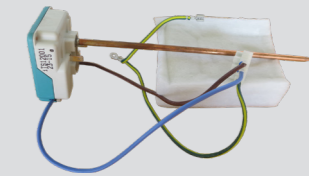

**20378:** Wiring loom Smart thermostat

Refer image below which shows the wiring loom connected to the thermostat.

**20380:** Cable smart thermostat ICB 600 mm

**30001:** Element mains pressure enamel dog leg

**30004:** Element stainless steel 3 kW curved

**30018:** TPR MP 850 kPa 15 mm

**30600:** Thermostat Cotherm 14 A probe 250 L\*

**30601:** Thermostat Cotherm 14 A probe 135, 180 L\*

**30602:** Display LCD Smart

**30603:** Element cover Smart

\* Thermostat spare part includes the wiring loom and insulation pad